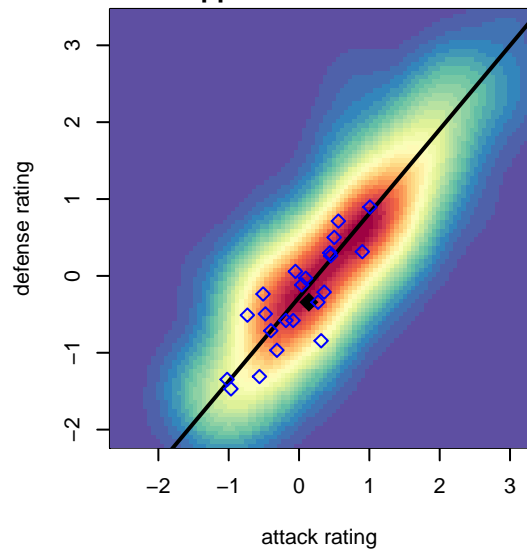

**attack and defense rating
relative to others at age
and all opponents in last 13 months**