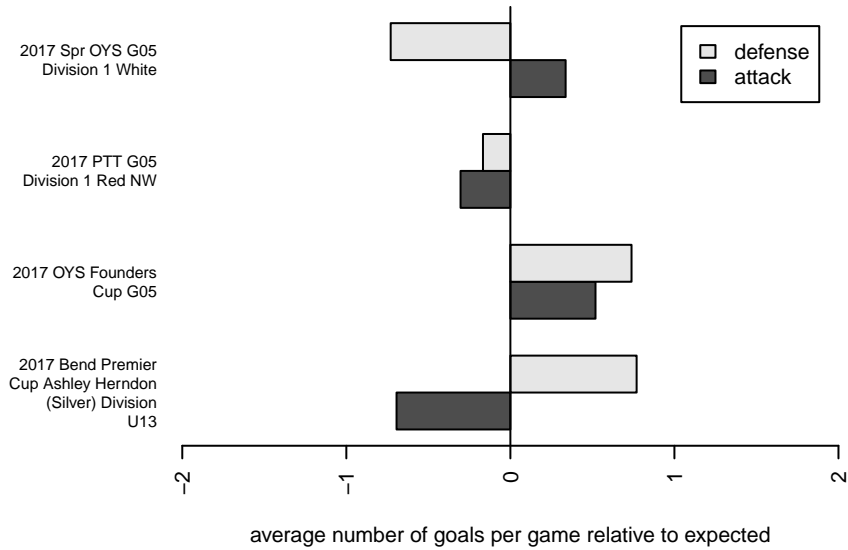

Performance relative to 13 month average