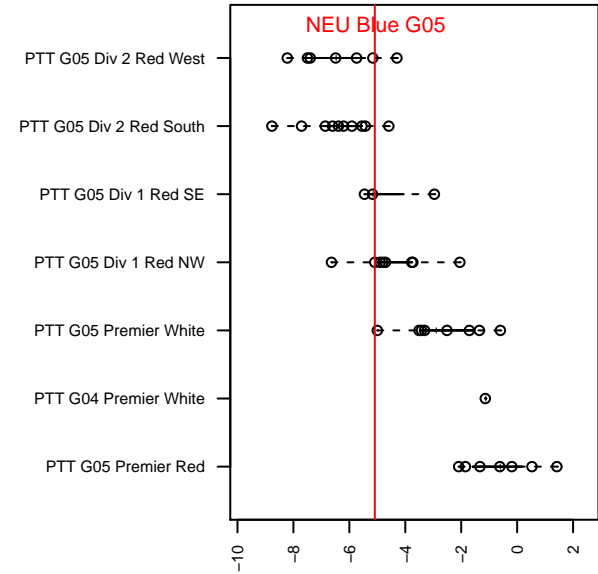

**attack and defense rating
relative to others at age
and all opponents in last 13 months**