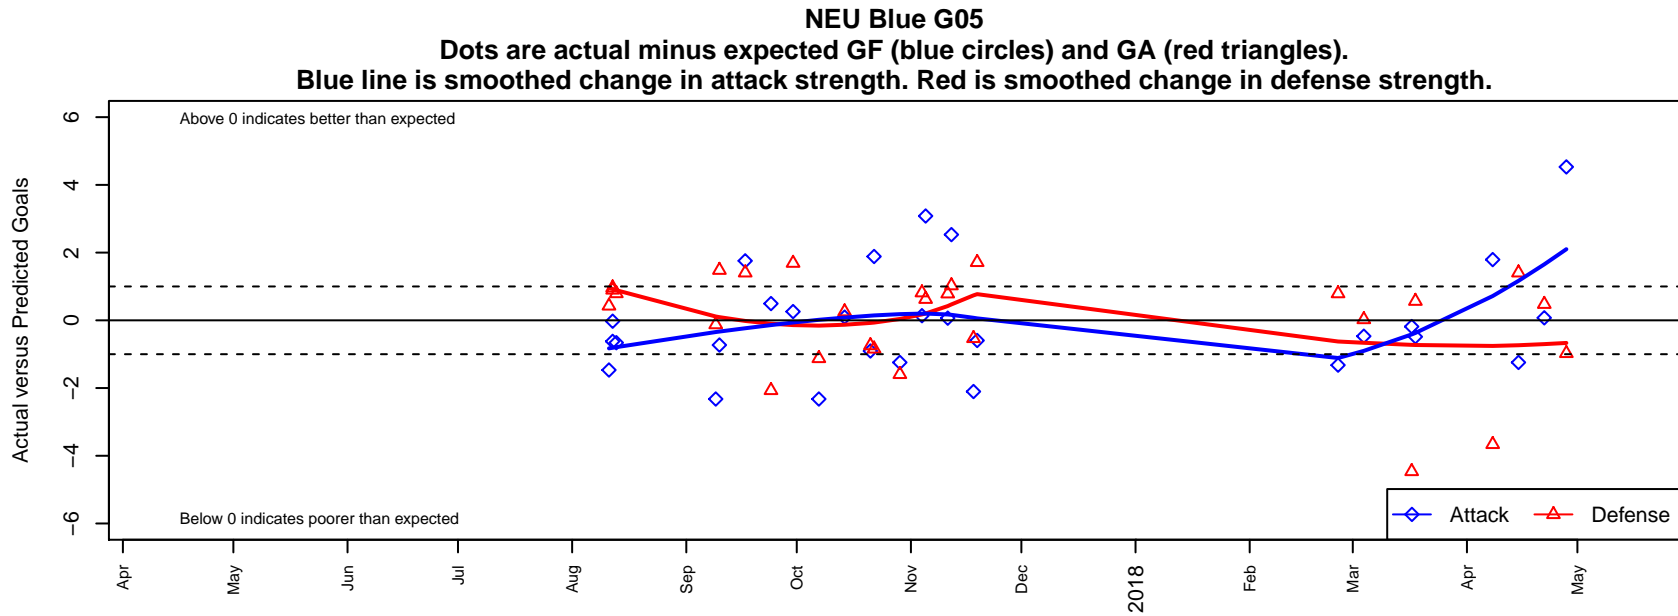

## NEU Blue G05

Northeast United  
 Portland, OR  
 G05 total strength=770  
 attack=1.15 defense=0.71  
 fall league = PTT G05 Div 1 Red NW  
 spr league = Spr OYS G05 Div 1 White

alt names used:  
 NEU PDX 05G Blue  
 NEU PDX 05G Blue  
 NORTHEAST UNITED NEU PDX 2005G BLUE  
 NEU PDX 05G Blue

Venues played:  
 2017 Bend Premier Cup Ashley Herndon (Silver)  
 2017 PTT G05 Division 1 Red NW  
 2017 OYS Founders Cup G05  
 2017 Spr OYS G05 Division 1 White

**attack and defense variance (black dot)  
relative to other teams  
and top 10 in region**