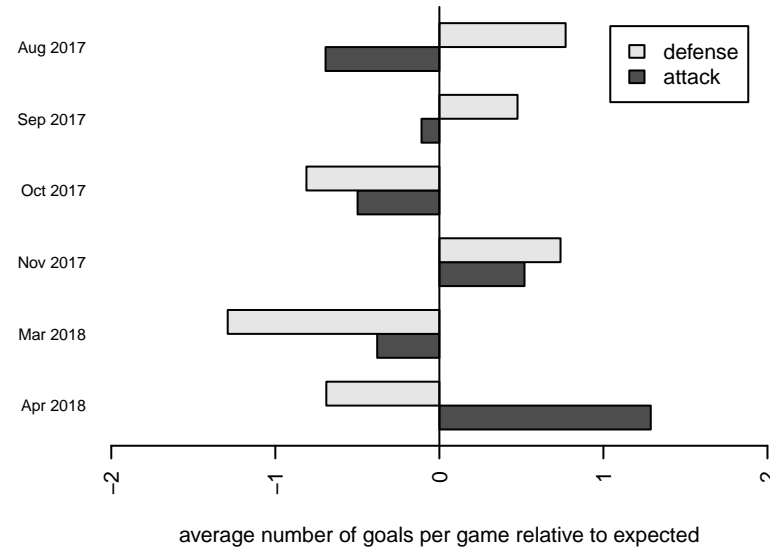

Performance relative to 13 month average