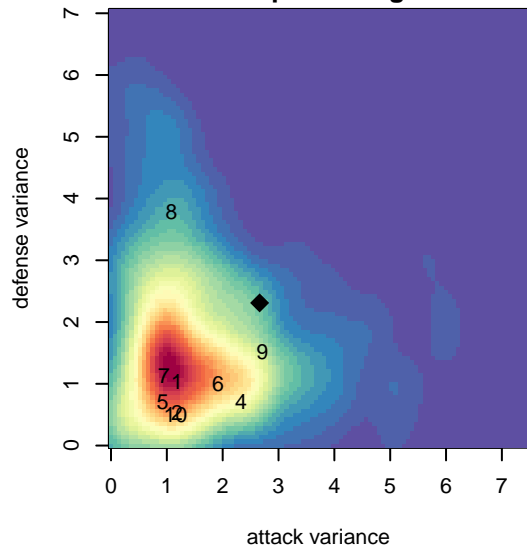

## NEU Blue G05

Northeast United  
 Portland, OR  
 G05 total strength=770  
 attack=1.15 defense=0.71  
 fall league = PTT G05 Div 1 Red NW  
 spr league = Spr OYS G05 Div 1 White

alt names used:  
 NEU PDX 05G Blue  
 NEU PDX 05G Blue  
 NORTHEAST UNITED NEU PDX 2005G BLUE  
 NEU PDX 05G Blue

Venues played:  
 2017 Bend Premier Cup Ashley Herndon (Silver)  
 2017 PTT G05 Division 1 Red NW  
 2017 OYS Founders Cup G05  
 2017 Spr OYS G05 Division 1 White

**attack and defense variance (black dot)  
relative to other teams  
and top 10 in region**